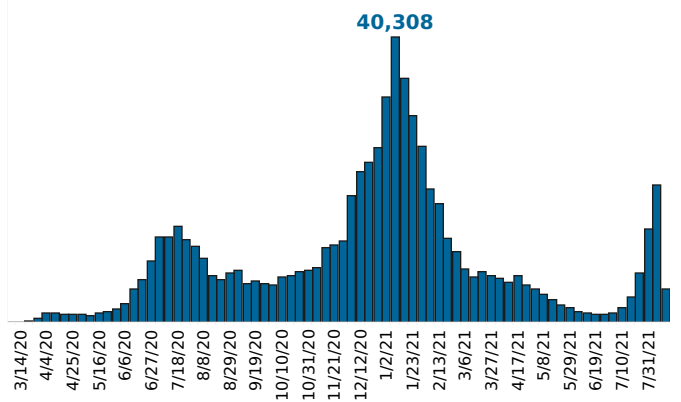

COVID-19 in South Carolina

As of 11:59 PM on 8/9/2021

Cases

648,508

Select Date Range & County to Filter Page Values

All values

COUNTY

All

Past 2 weeks Confirmed

25524

Rate of COVID-19 Cases per 10,000 population, by County
 County Displayed: **South Carolina** | Dates Displayed: 3/4/2020 to 8/9/2021
[Use County Filter Above to View ZIP Code Counts](#)

Find your ZIP

All

Reported COVID-19 Cases, by Week of Report
 County Displayed: **South Carolina** | Dates Displayed: 3/4/2020 to 8/9/2021

County Displayed: **South Carolina** | Dates Displayed: 3/4/2020 to 8/9/2021
Note: Data is suppressed for fewer than 5 cases