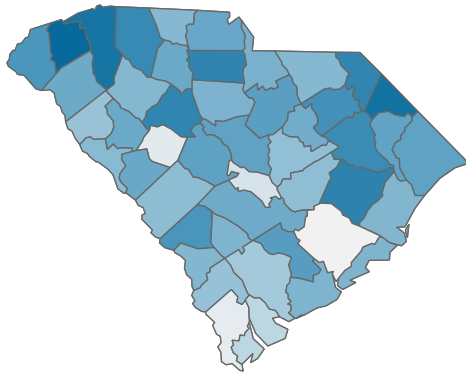

Past 2 weeks Confirmed

25524

Rate of COVID-19 Cases per 10,000 population, by County
 County Displayed: **South Carolina** | Dates Displayed: 3/4/2020 to 8/9/2021
[Use County Filter Above to View ZIP Code Counts](#)

Find your ZIP

All

Reported COVID-19 Cases, by Week of Report
 County Displayed: **South Carolina** | Dates Displayed: 3/4/2020 to 8/9/2021

County Displayed: **South Carolina** | Dates Displayed: 3/4/2020 to 8/9/2021
Note: Data is suppressed for fewer than 5 cases